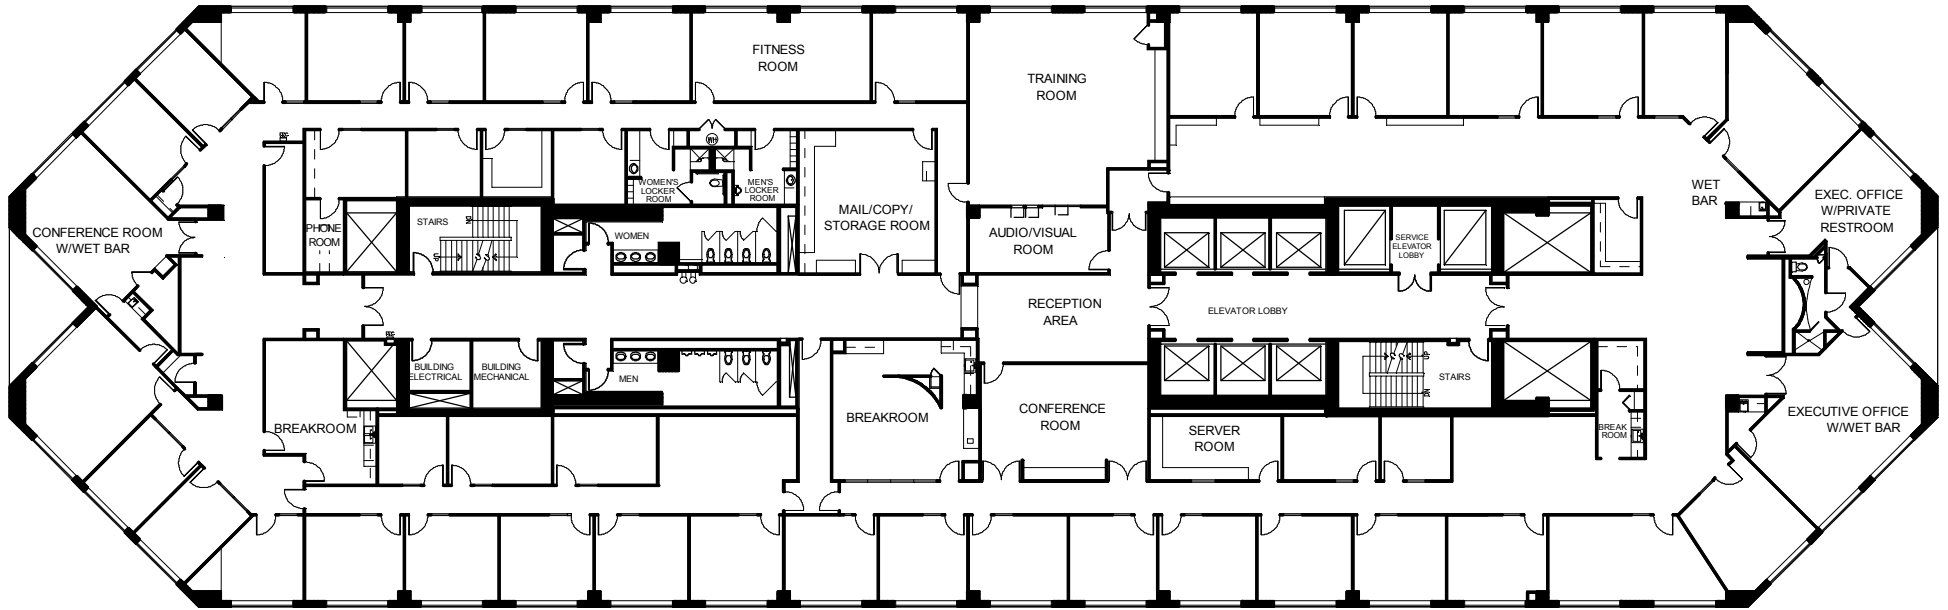

LAKE VIEW

0 5' 10'
SCALE

MUSTANG PLAZA VIEW

 25TH FLOOR
CENTRAL TOWER

CENTRAL TOWER

DATE 11-14-07

SUITE 2500
RSF 24,995

INTERPRISE
The Design Resource

MARKETING PLAN