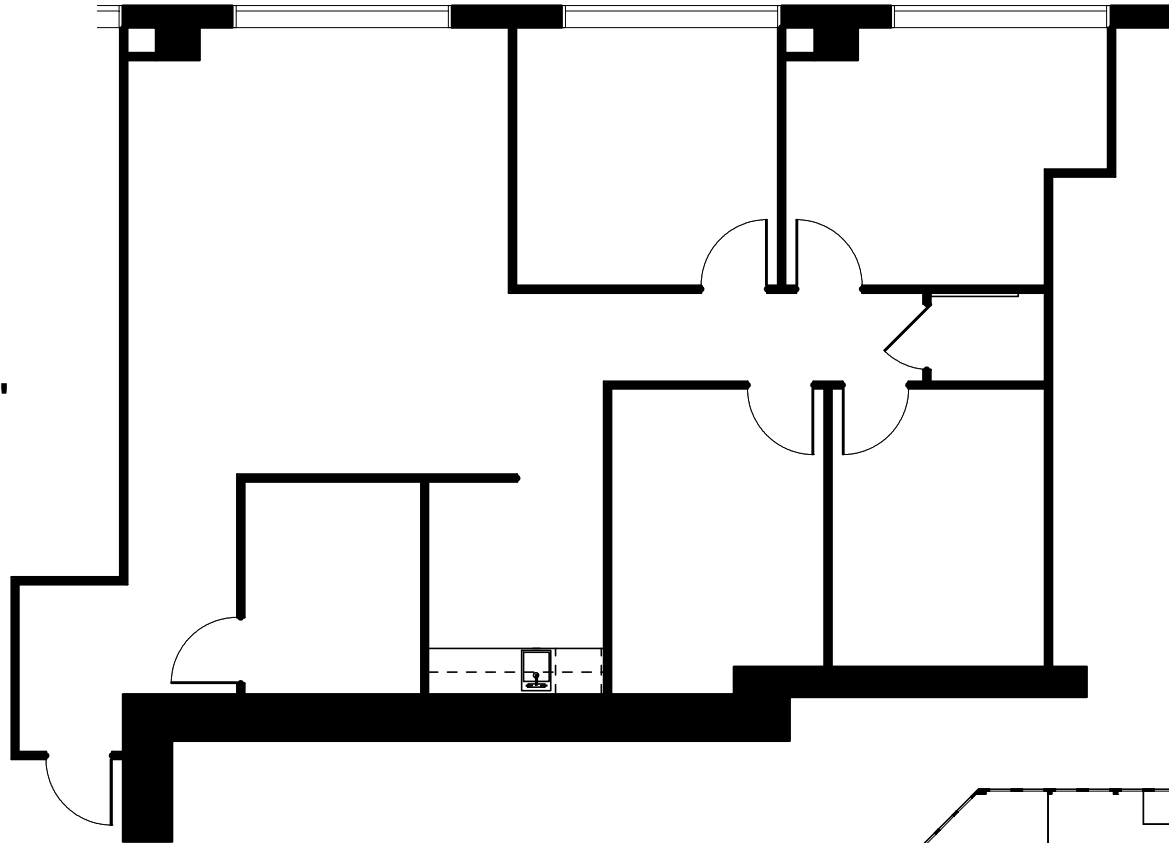

0 5' 10'  
SCALE

17TH FLOOR 

CENTRAL TOWER

  
THE TOWERS AT  
WILLIAMS  
SQUARE

SUITE 1785

RSF 1,610

MARKETING PLAN

 Leased and Managed By  
**Cousins**

**INTERPRISE**  
The Design Resource