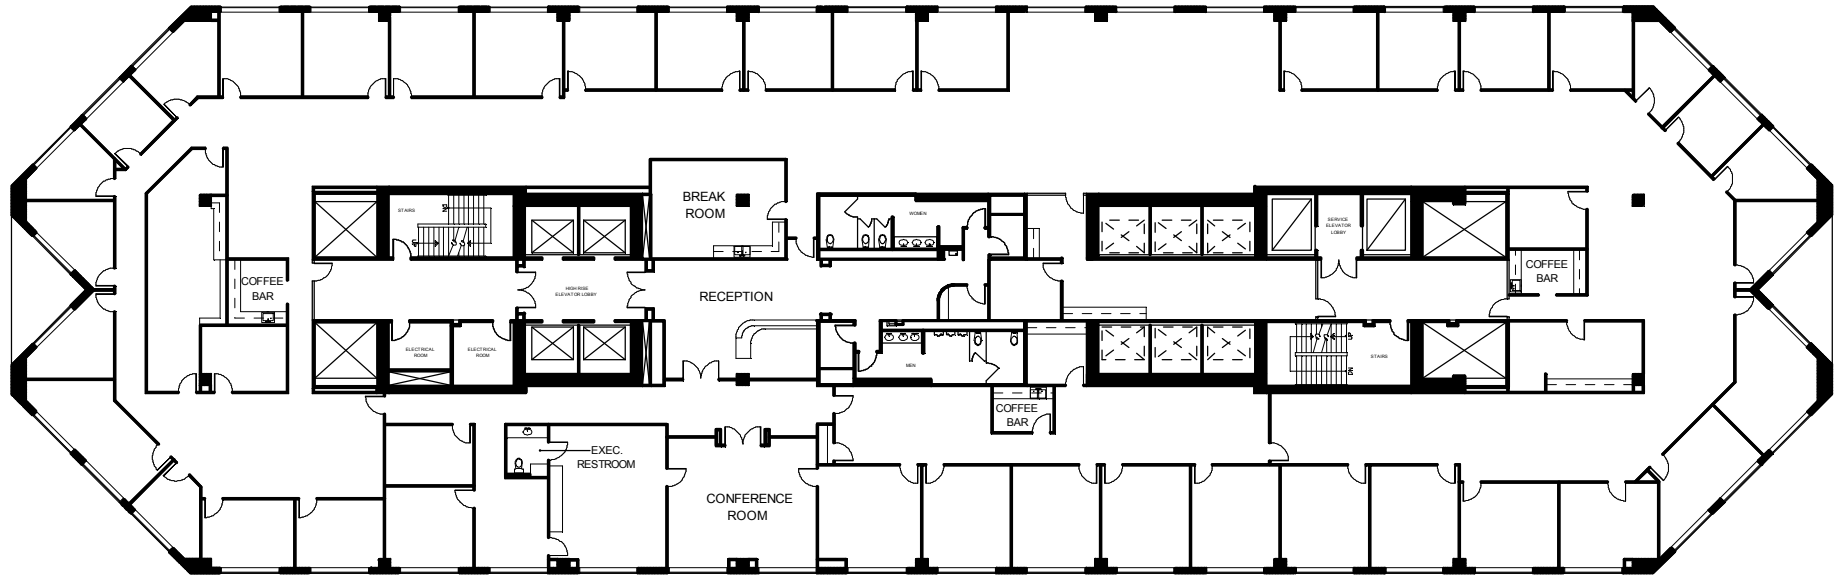

LAKE VIEW

0 5' 10'
SCALE

MUSTANG PLAZA VIEW

16TH FLOOR
CENTRAL TOWER

CENTRAL TOWER

DATE 06-06-08

SUITE 1600

RSF 24,372

INTERPRISE
The Design Resource

MARKETING PLAN